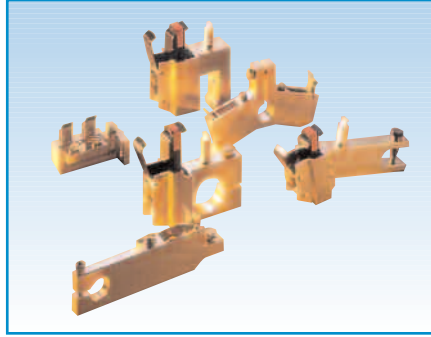

**Carbon Brushes**  
*Industrial, Fractional, Molded and Metric*

**Brush Holders**

**Spring Clips**

**Cable and Ultrasonic Welding**

**Shoes and Pantograph Carbons**

**Helwig Quick Disconnect**  
*Saves Time, Safe, Better Construction*

**Molded Brushes**

**Brush Holder Repair**

**Special Shunts and Braided Cable**

**Mechanical Carbon**  
*Bearings, Crucibles and Seals*

**Sliding Contacts**

**Customer Service 800.962.4851**  
7:30 am - 6:00 pm CT