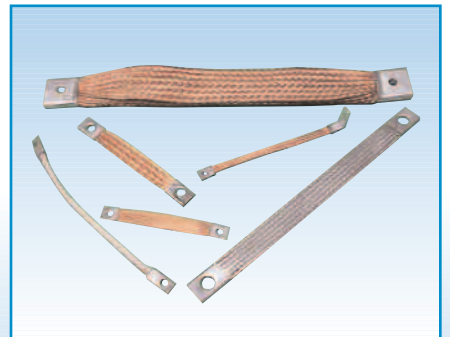

**Carbon Brushes**  
*Industrial, Fractional, Molded and Metric*

**Brush Holders**

**Spring Clips**

**Cable and Ultrasonic Welding**

**Shoes and Pantograph Carbons**

**Helwig Quick Disconnect**  
*Saves Time, Safe, Better Construction*

**Molded Brushes**

**Brush Holder Repair**

**Special Shunts and Braided Cable**

**Mechanical Carbon**  
*Bearings, Crucibles and Seals*

**Sliding Contacts**

**Customer Service 800.962.4851**  
7:30 am - 6:00 pm CT